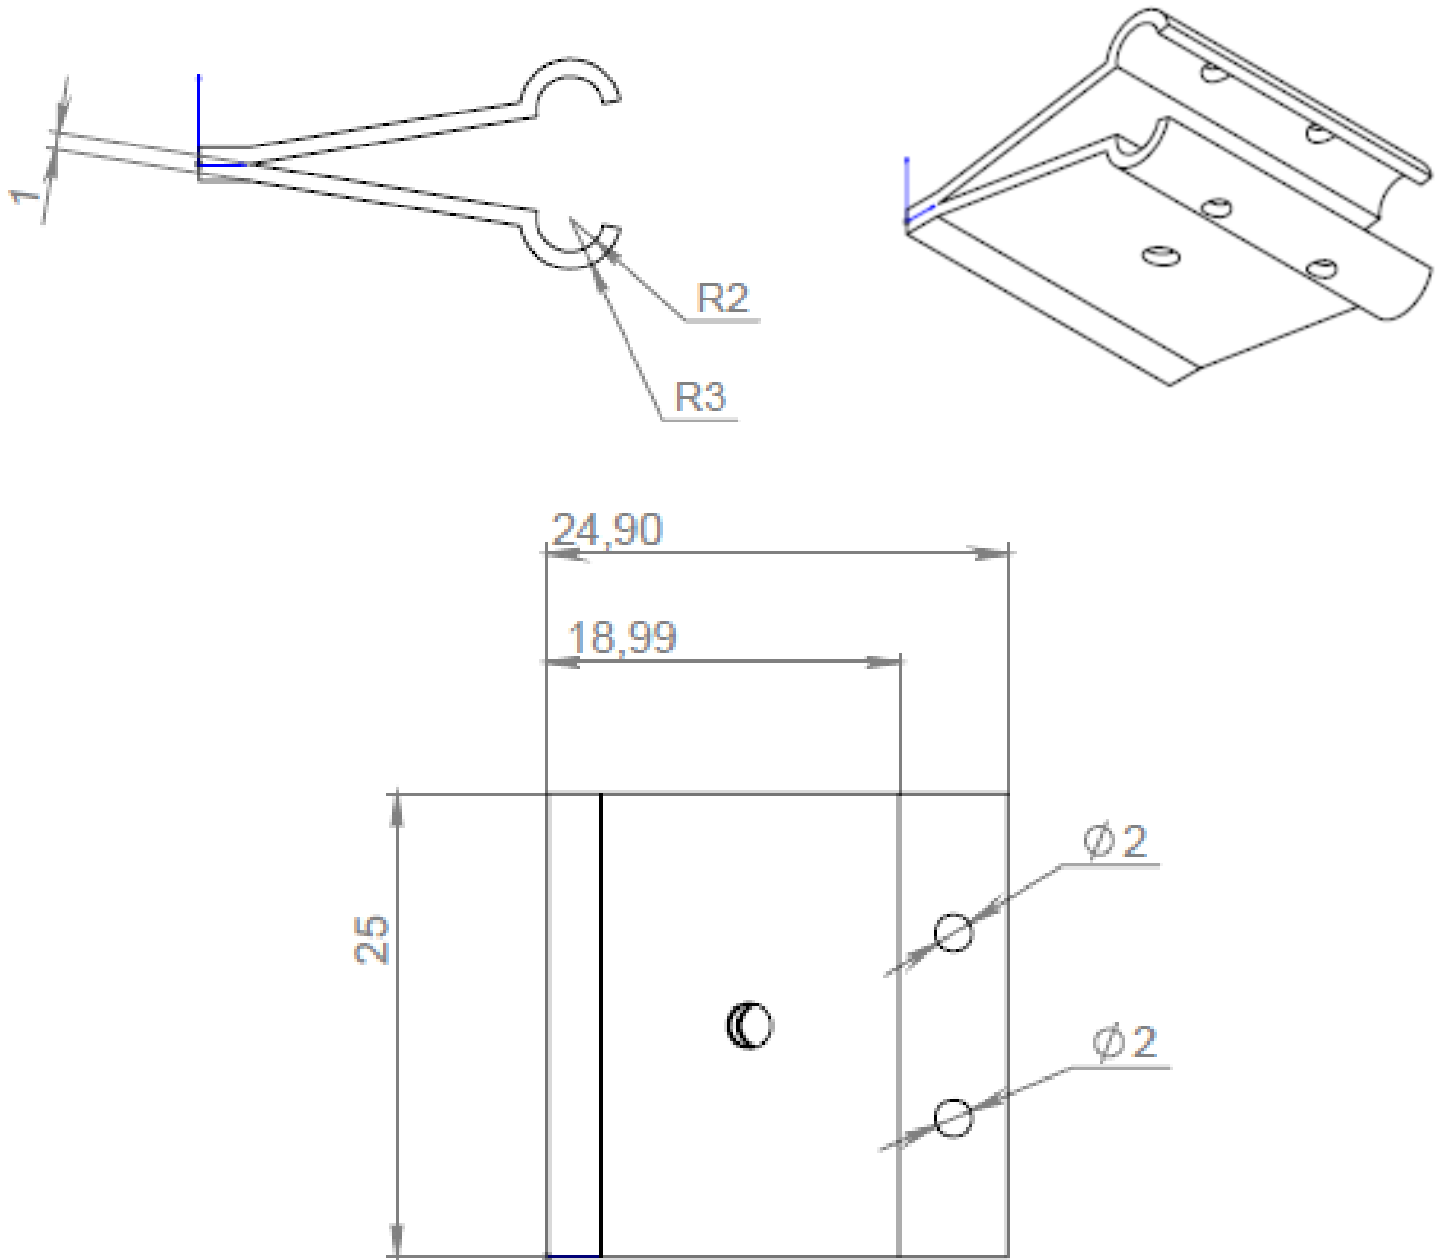

Mounting Accessories

Fitting Clamp Easy-1

Fitting clamp Easy-1 wall mount support for Fig8 and ADSS cables, fixing by dowel and screw, suggested cable or messenger dimension from 2 to 6 mm

TECHNICAL SHEET

| | |
|--------------------------------|-------------------------------------|
| Model | Easy-1 |
| Material | Electricity Galvanized Steel |
| Cable type | ADSS & Fig8 |
| Cable/Messenger OD (mm) | 2 - 6 |
| Size (mm) | width 25mm / height 24.9mm |
| Metal thickness (mm) | 1 |

Technical Drawing:

Fitting Clamp Easy-1-Double

Fitting clamp Easy-Double Wall mount support for Fig8 and ADSS cables, suitable for one or two cables, fixing by dowel and screw, suggested cable or messenger dimension from 2 to 6 mm

Technical Drawing:

U-Rubber for Fitting clamp

U-rubber for Fitting clamp easy installation in to Easy-1 series, optiannare rubber for different diameters of cables.

TECHNICAL SHEET:

| | |
|--------------------------------|---------------------------------|
| Model | Easy-Double |
| Material | Silicone Rubber |
| Cable type | ADSS & Fig8 |
| Cable/Messenger OD (mm) | 2 - 6 |
| Size (mm) | width: 27 / height: 6.28 |
| Rubber thickness (mm) | 1 |