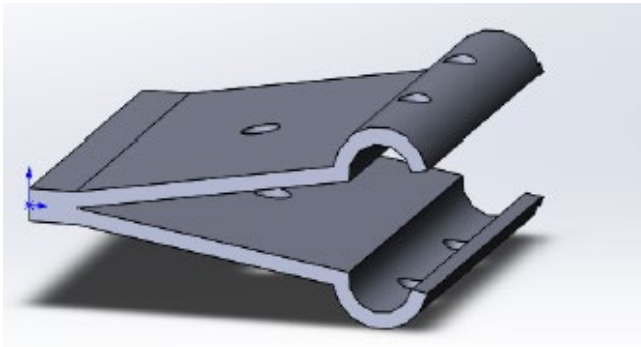

Mounting Accessories

Fitting Clamp Easy-1

Fitting clamp Easy-1 wall mount support for Fig8 and ADSS cables, fixing by dowel and screw, suggested cable or messenger dimension from 2 to 6 mm

TECHNICAL SHEET

| | |
|--------------------------------|-------------------------------------|
| Model | Easy-1 |
| Material | Electricity Galvanized Steel |
| Cable type | ADSS & Fig8 |
| Cable/Messenger OD (mm) | 2 - 6 |
| Size (mm) | width 25mm / height 24.9mm |
| Metal thickness (mm) | 1 |

Technical Drawing:

Fitting Clamp Easy-1-Double

Fitting clamp Easy-Double Wall mount support for Fig8 and ADSS cables, suitable for one or two cables, fixing by dowel and screw, suggested cable or messenger dimension from 2 to 6 mm

Technical Drawing:

U-Rubber for Fitting clamp

U-rubber for Fitting clamp easy installation in to Easy-1 series, optiannare rubber for different diameters of cables.

TECHNICAL SHEET:

| | |
|--------------------------------|---------------------------------|
| Model | Easy-Double |
| Material | Silicone Rubber |
| Cable type | ADSS & Fig8 |
| Cable/Messenger OD (mm) | 2 - 6 |
| Size (mm) | width: 27 / height: 6.28 |
| Rubber thickness (mm) | 1 |