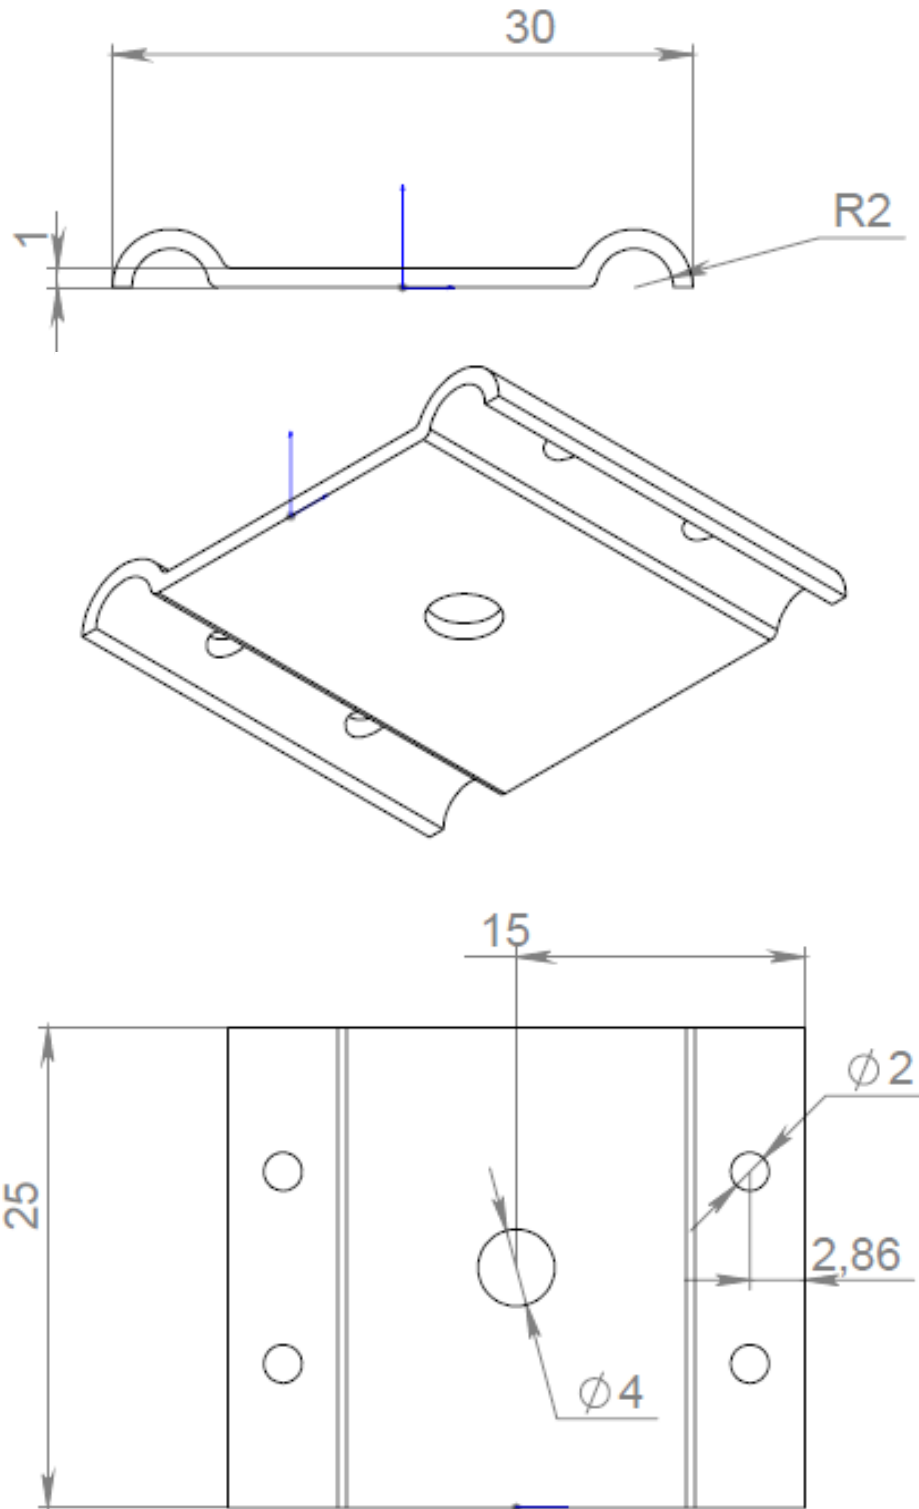

Mounting Accessories

Fitting Clamp Easy-1

Fitting clamp Easy-1 wall mount support for Fig8 and ADSS cables, fixing by dowel and screw, suggested cable or messenger dimension from 2 to 6 mm

TECHNICAL SHEET

Technical Drawing:

Fitting Clamp Easy-1-Double

Fitting clamp Easy-Double Wall mount support for Fig8 and ADSS cables, suitable for one or two cables, fixing by dowel and screw, suggested cable or messenger dimension from 2 to 6 mm

TECHNICAL SHEET

| | |
|--------------------------------|-------------------------------------|
| Model | Easy-Double |
| Material | Electricity Galvanized Steel |
| Cable type | ADSS & Fig8 |
| Cable/Messenger OD (mm) | 2 - 6 |
| Size (mm) | Width: 25/ height: 30 |
| Metal thickness (mm) | 1 |

Technical Drawing:

U-Rubber for Fitting clamp

U-rubber for Fitting clamp easy installation in to Easy-1 series, optiannare rubber for different diameters of cables.

TECHNICAL SHEET:

| | |
|--------------------------------|---------------------------------|
| Model | Easy-Double |
| Material | Silicone Rubber |
| Cable type | ADSS & Fig8 |
| Cable/Messenger OD (mm) | 2 - 6 |
| Size (mm) | width: 27 / height: 6.28 |
| Rubber thickness (mm) | 1 |