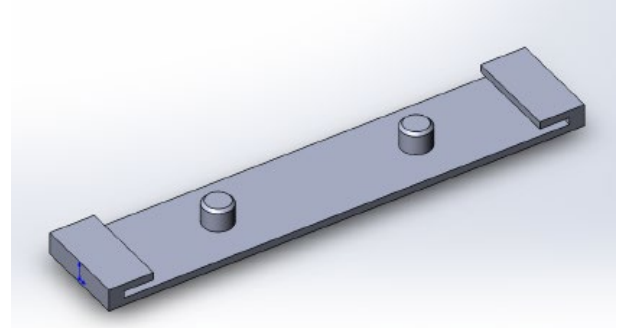

Mounting Accessories

Fitting Clamp Easy-1

Fitting clamp Easy-1 wall mount support for Fig8 and ADSS cables, fixing by dowel and screw, suggested cable or messenger dimension from 2 to 6 mm

TECHNICAL SHEET

Technical Drawing:

Fitting Clamp Easy-1-Double

Fitting clamp Easy-Double Wall mount support for Fig8 and ADSS cables, suitable for one or two cables, fixing by dowel and screw, suggested cable or messenger dimension from 2 to 6 mm

TECHNICAL SHEET

| | |
|--------------------------------|-------------------------------------|
| Model | Easy-Double |
| Material | Electricity Galvanized Steel |
| Cable type | ADSS & Fig8 |
| Cable/Messenger OD (mm) | 2 - 6 |
| Size (mm) | Width: 25/ height: 30 |
| Metal thickness (mm) | 1 |

Technical Drawing:

U-Rubber for Fitting clamp

U-rubber for Fitting clamp easy installation in to Easy-1 series, optiannare rubber for different diameters of cables.

TECHNICAL SHEET:

| | |
|--------------------------------|---------------------------------|
| Model | Easy-Double |
| Material | Silicone Rubber |
| Cable type | ADSS & Fig8 |
| Cable/Messenger OD (mm) | 2 - 6 |
| Size (mm) | width: 27 / height: 6.28 |
| Rubber thickness (mm) | 1 |