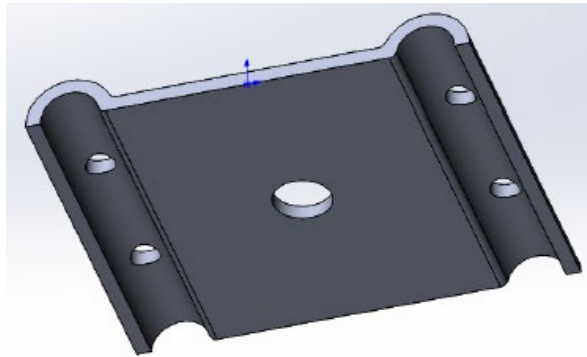

Mounting Accessories

Fitting Clamp Easy-1

Fitting clamp Easy-1 wall mount support for Fig8 and ADSS cables, fixing by dowel and screw, suggested cable or messenger dimension from 2 to 6 mm

TECHNICAL SHEET

| | |
|--------------------------------|-------------------------------------|
| Model | Easy-1 |
| Material | Electricity Galvanized Steel |
| Cable type | ADSS & Fig8 |
| Cable/Messenger OD (mm) | 2 - 6 |
| Size (mm) | width 25mm / height 24.9mm |
| Metal thickness (mm) | 1 |

Technical Drawing:

Fitting Clamp Easy-1-Double

Fitting clamp Easy-Double Wall mount support for Fig8 and ADSS cables, suitable for one or two cables, fixing by dowel and screw, suggested cable or messenger dimension from 2 to 6 mm

Technical Drawing:

U-Rubber for Fitting clamp

U-rubber for Fitting clamp easy installation in to Easy-1 series, optiannare rubber for different diameters of cables.

TECHNICAL SHEET:

| | |
|--------------------------------|---------------------------------|
| Model | Easy-Double |
| Material | Silicone Rubber |
| Cable type | ADSS & Fig8 |
| Cable/Messenger OD (mm) | 2 - 6 |
| Size (mm) | width: 27 / height: 6.28 |
| Rubber thickness (mm) | 1 |