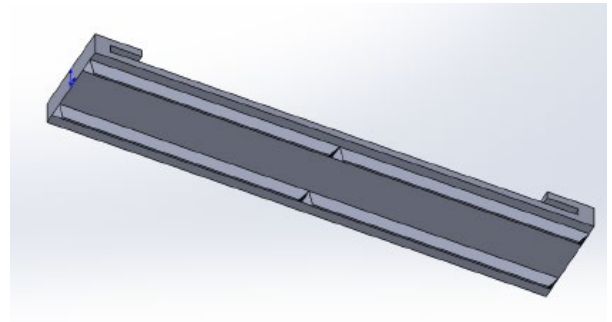

Technical Drawing:

Fitting Clamp Easy-1-Double

Fitting clamp Easy-Double Wall mount support for Fig8 and ADSS cables, suitable for one or two cables, fixing by dowel and screw, suggested cable or messenger dimension from 2 to 6 mm

Technical Drawing:

U-Rubber for Fitting clamp

U-rubber for Fitting clamp easy installation in to Easy-1 series, optiannare rubber for different diameters of cables.

TECHNICAL SHEET:

| | |
|--------------------------------|---------------------------------|
| Model | Easy-Double |
| Material | Silicone Rubber |
| Cable type | ADSS & Fig8 |
| Cable/Messenger OD (mm) | 2 - 6 |
| Size (mm) | width: 27 / height: 6.28 |
| Rubber thickness (mm) | 1 |

Technical Drawing: