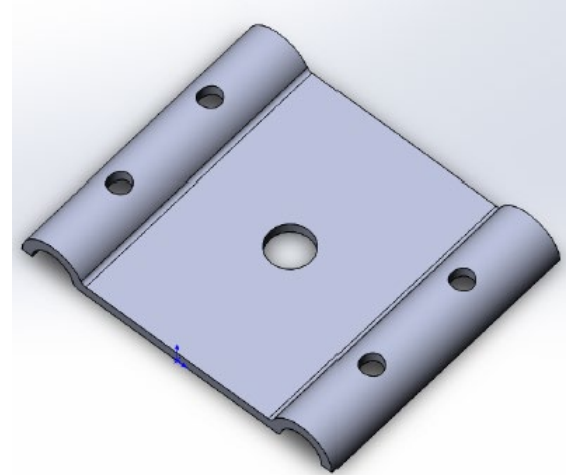

Mounting Accessories

Fitting Clamp Easy-1

Fitting clamp Easy-1 wall mount support for Fig8 and ADSS cables, fixing by dowel and screw, suggested cable or messenger dimension from 2 to 6 mm

TECHNICAL SHEET

| | |
|--------------------------------|-------------------------------------|
| Model | Easy-1 |
| Material | Electricity Galvanized Steel |
| Cable type | ADSS & Fig8 |
| Cable/Messenger OD (mm) | 2 - 6 |
| Size (mm) | width 25mm / height 24.9mm |
| Metal thickness (mm) | 1 |

Technical Drawing:

Fitting Clamp Easy-1-Double

Fitting clamp Easy-Double Wall mount support for Fig8 and ADSS cables, suitable for one or two cables, fixing by dowel and screw, suggested cable or messenger dimension from 2 to 6 mm

Technical Drawing:

U-Rubber for Fitting clamp

U-rubber for Fitting clamp easy installation in to Easy-1 series, optiannare rubber for different diameters of cables.

TECHNICAL SHEET:

| | |
|--------------------------------|---------------------------------|
| Model | Easy-Double |
| Material | Silicone Rubber |
| Cable type | ADSS & Fig8 |
| Cable/Messenger OD (mm) | 2 - 6 |
| Size (mm) | width: 27 / height: 6.28 |
| Rubber thickness (mm) | 1 |