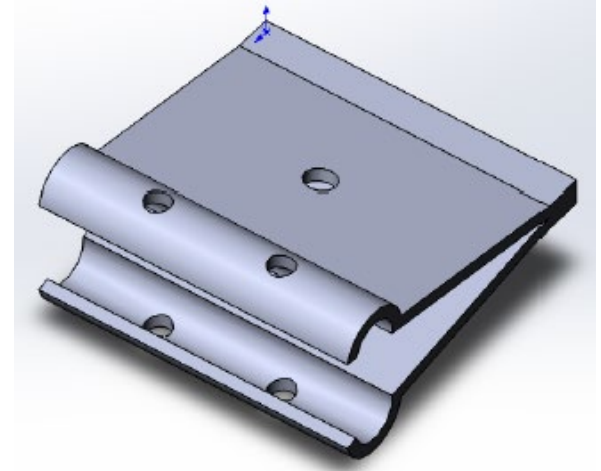

Mounting Accessories

Fitting Clamp Easy-1

Fitting clamp Easy-1 wall mount support for Fig8 and ADSS cables, fixing by dowel and screw, suggested cable or messenger dimension from 2 to 6 mm

TECHNICAL SHEET

| | |
|--------------------------------|-------------------------------------|
| Model | Easy-1 |
| Material | Electricity Galvanized Steel |
| Cable type | ADSS & Fig8 |
| Cable/Messenger OD (mm) | 2 - 6 |
| Size (mm) | width 25mm / height 24.9mm |
| Metal thickness (mm) | 1 |

Technical Drawing:

Fitting Clamp Easy-1-Double

Fitting clamp Easy-Double Wall mount support for Fig8 and ADSS cables, suitable for one or two cables, fixing by dowel and screw, suggested cable or messenger dimension from 2 to 6 mm

Technical Drawing:

U-Rubber for Fitting clamp

U-rubber for Fitting clamp easy installation in to Easy-1 series, optiannare rubber for different diameters of cables.

TECHNICAL SHEET:

| | |
|--------------------------------|---------------------------------|
| Model | Easy-Double |
| Material | Silicone Rubber |
| Cable type | ADSS & Fig8 |
| Cable/Messenger OD (mm) | 2 - 6 |
| Size (mm) | width: 27 / height: 6.28 |
| Rubber thickness (mm) | 1 |